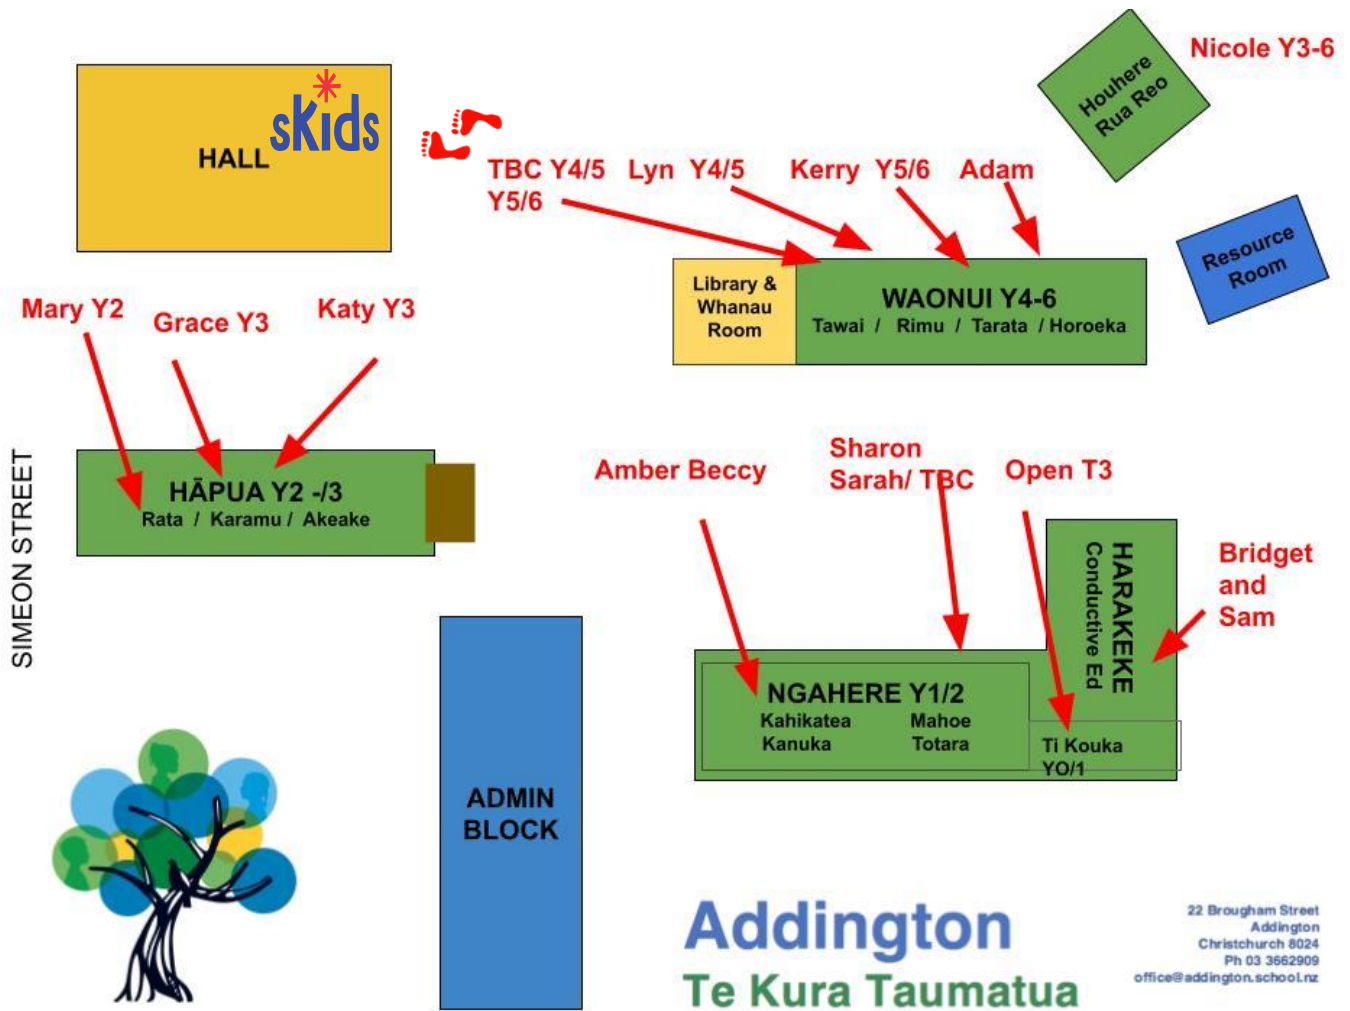

Addington Te Kura Taumatua

Addington
Te Kura Taumatua

22 Brougham Street
Addington
Christchurch 8024
Ph 03 3662909
office@addington.school.nz

Site Map